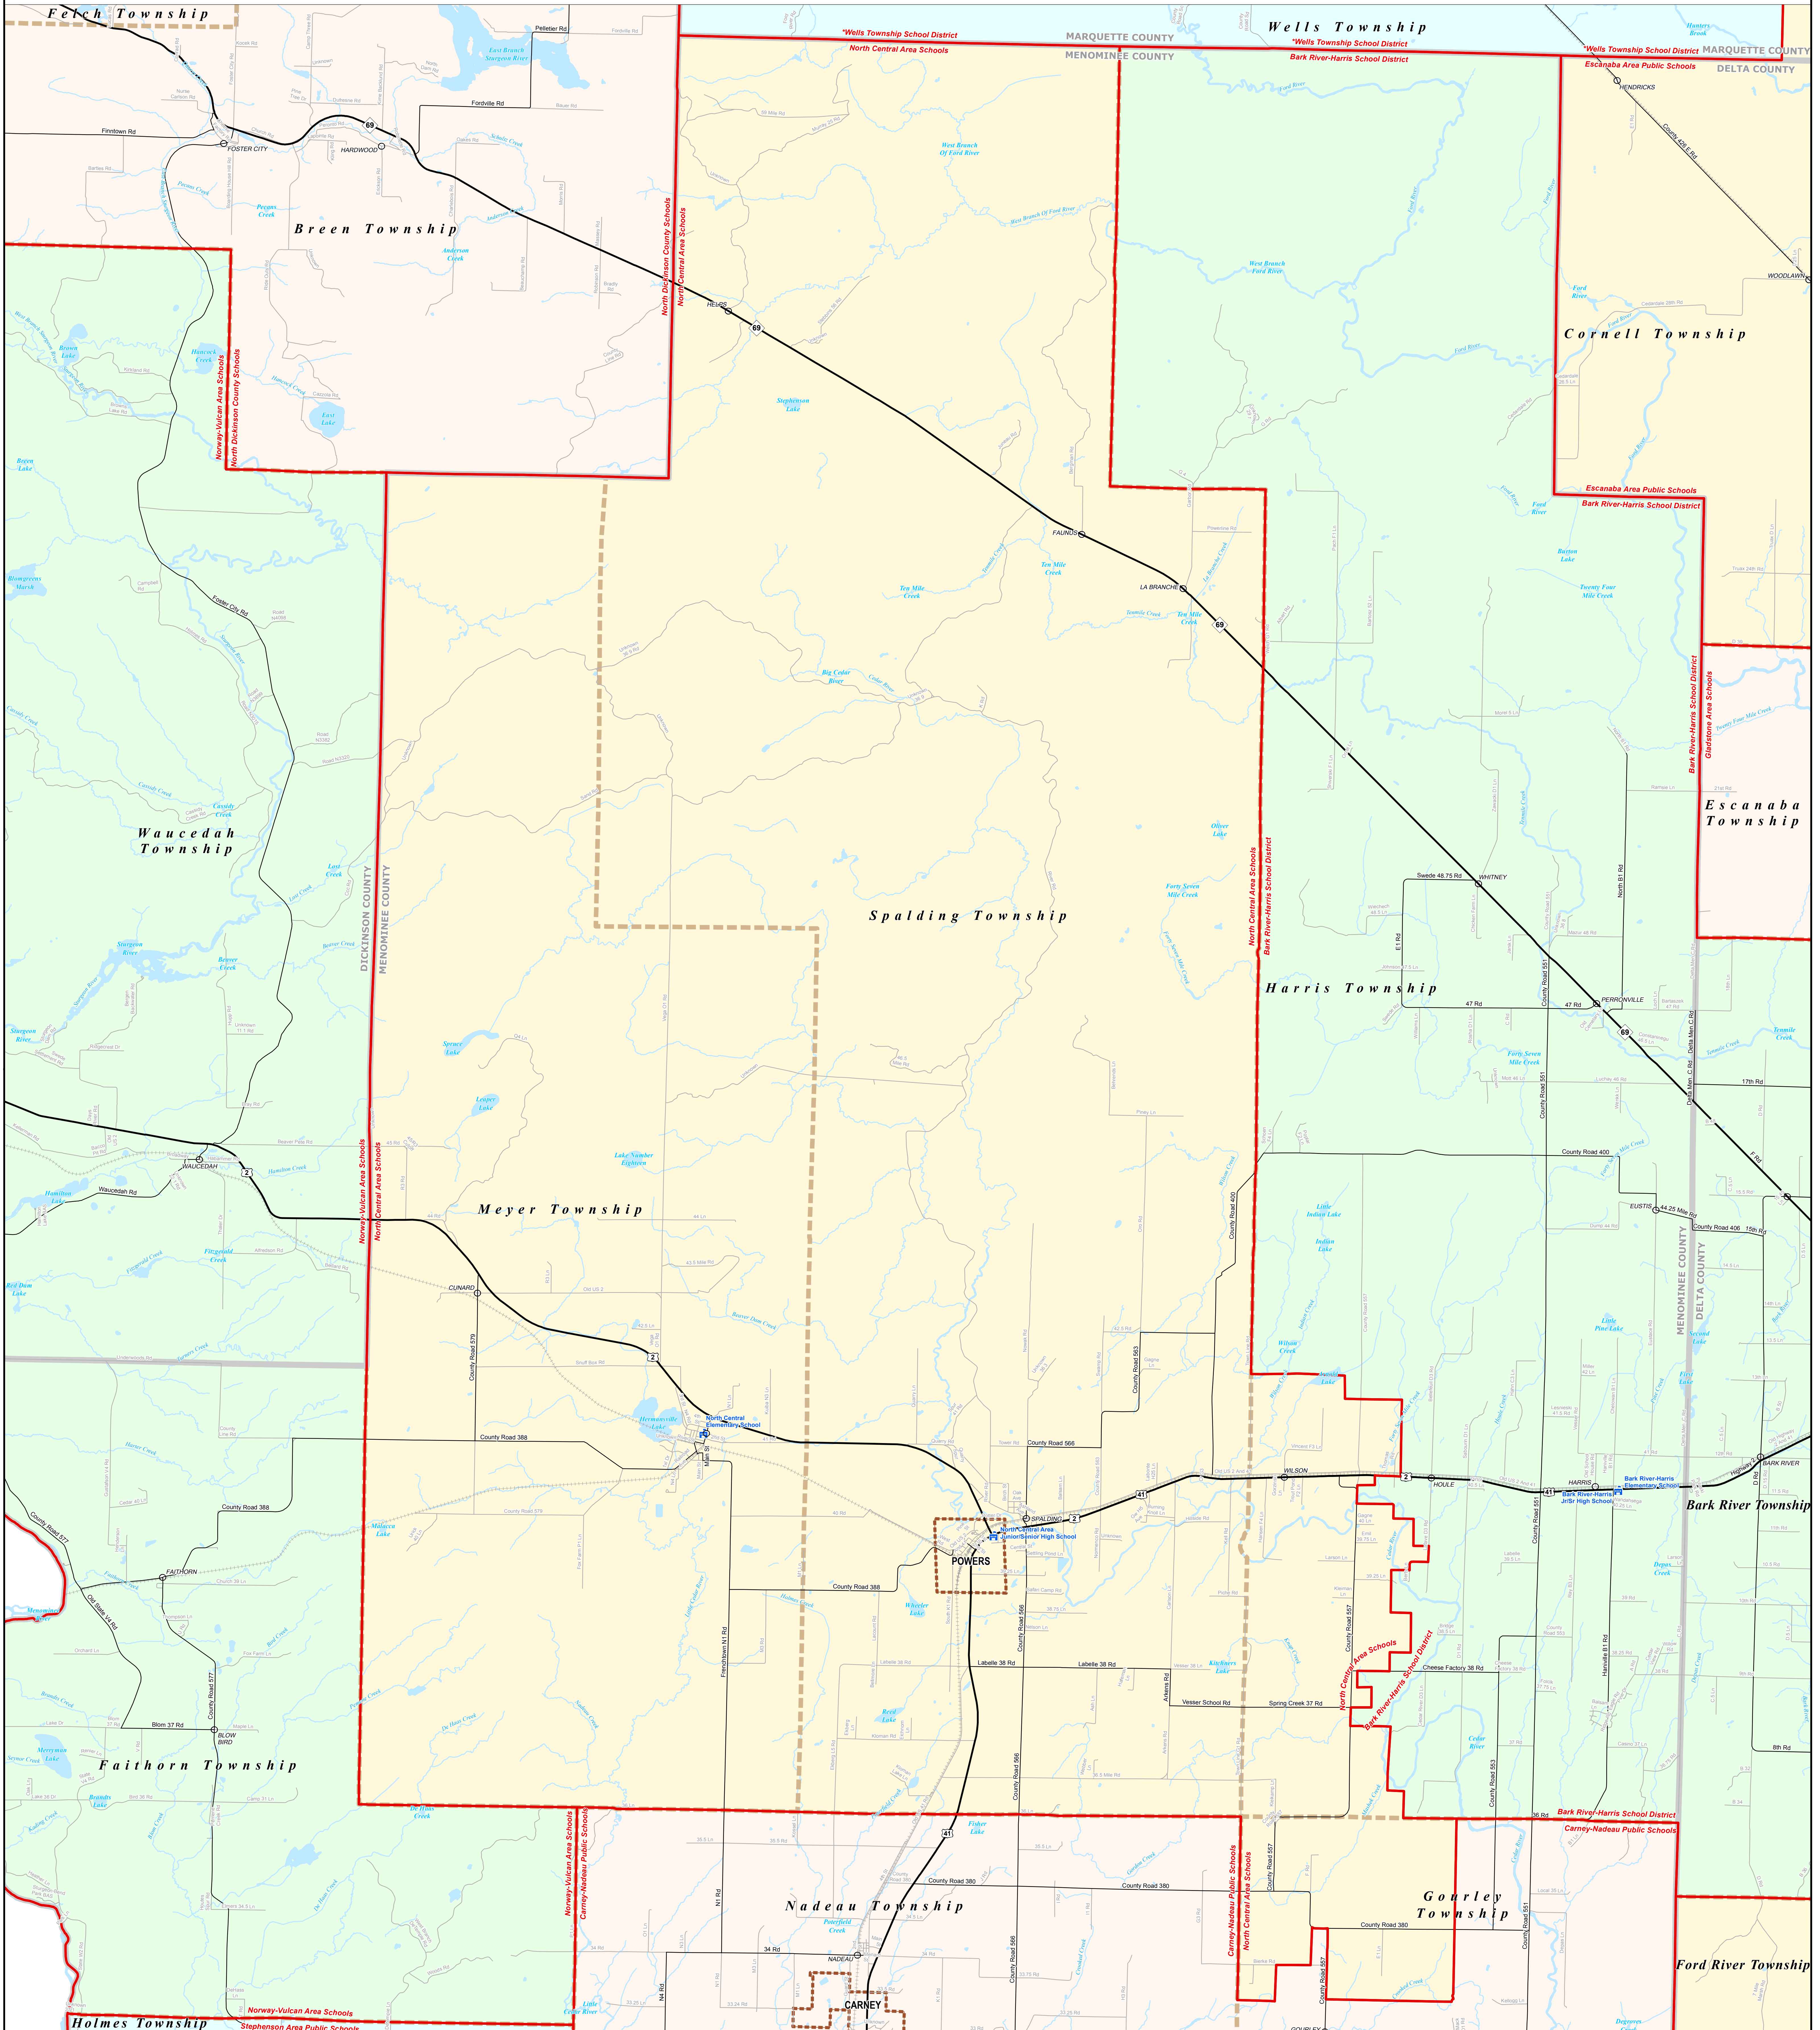

NORTH CENTRAL AREA SCHOOLS

Menominee ISD

0 0.25 0.5 1 Miles

*Note: Non K-12 School Districts identified with Asterisk (*) in Name

11/14/13

Legend	
School District	Unincorporated Place
County	School
City	Water Feature
Township	River, Stream, or Drain
Village	Freeway
Census Designated Place	Highway
	Primary Road
	Local Road
	Railroad

Source: Michigan Geographic Framework, v13a